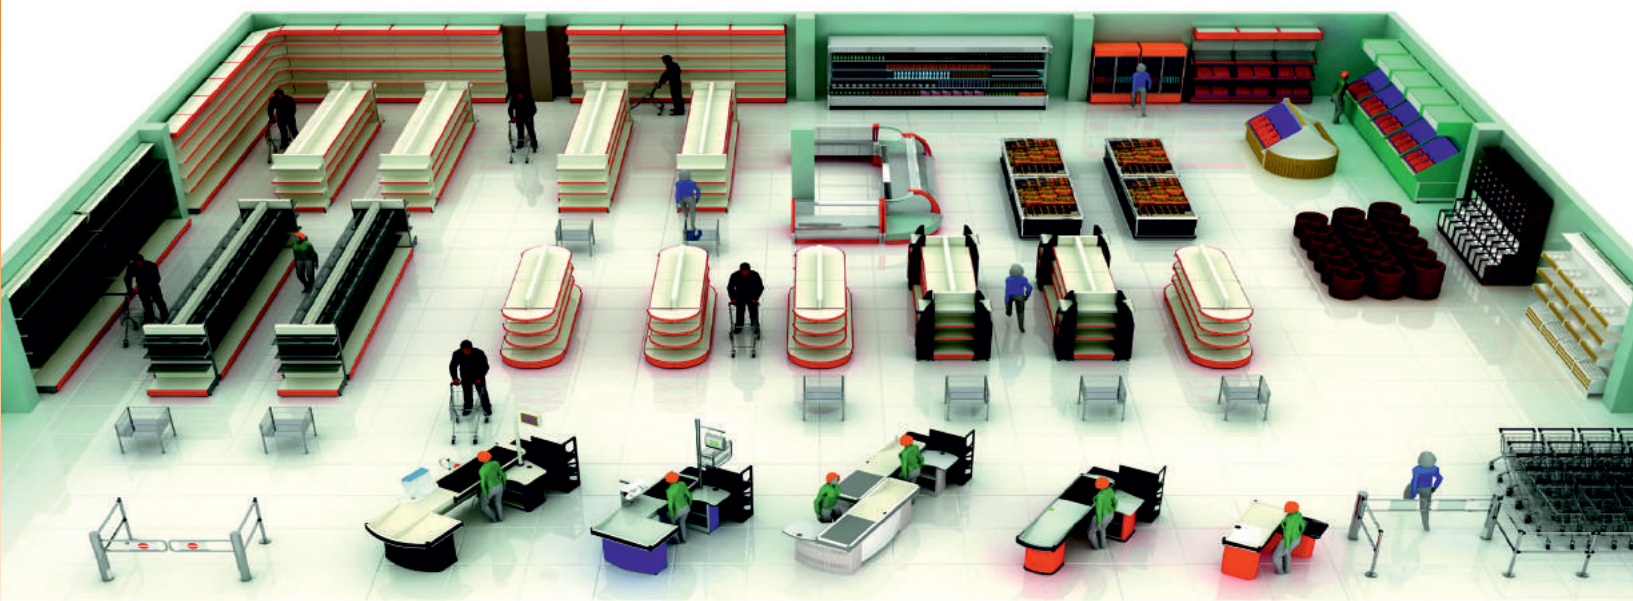

*Storage and Product
Display Solutions for
Supermarkets
& Hypermarkets*

SUPERMARKET SHELVES

■ *Your solution partner with rich experience and innovative vision...*

■ *In market group, hardware sector, stationery, retail sector, shortly whatever showroom can be created*